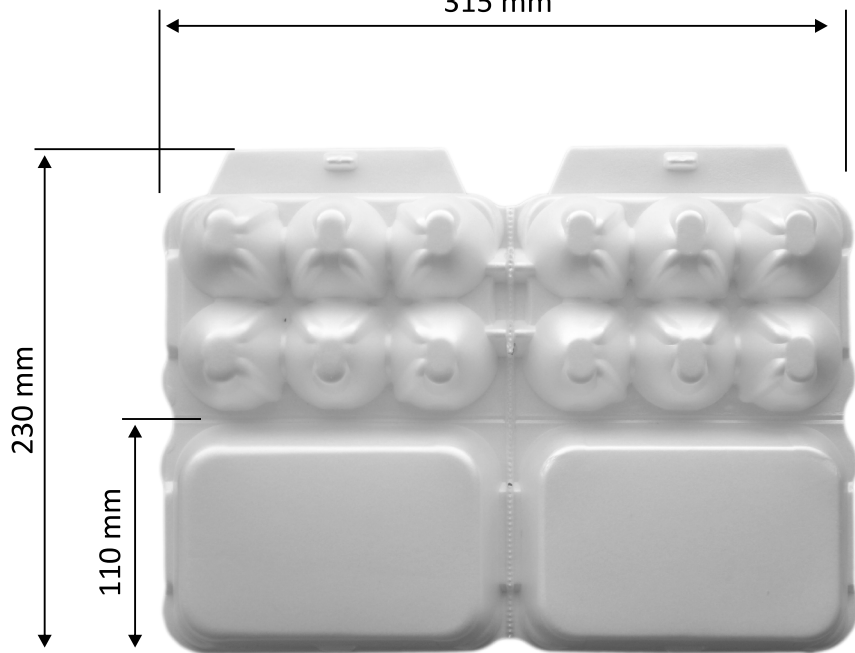

Product Code:PKSMLXL2x6  
Units: 1  
Eggs/Unit:12  
Material: foam polystyrene  
Processing: thermo formed

**Caliber**

**Pack Dimensions [mm]**

**Pressure**

315 mm

**Truck Loading**

Pieces/Bag 100  
Pieces/Pallet 4.000  
Pallets/TIR ~32  
Pieces/TIR ~128.000